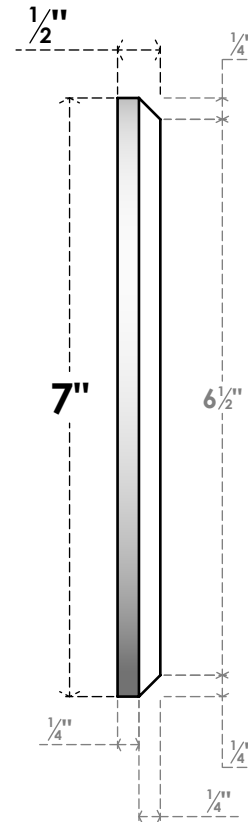

ROSP070X070X050GRY13

7"W X 7"H X 1/2"P STANDARD GRAYSON SPIRAL ROSETTE WITH BEVELED EDGE, ARCHITECTURAL GRADE PVC

FRONT

SIDE

EKENA MILLWORK
2300 WEST MAIN ST.
CLARKSVILLE, TX 75426
TOLL FREE: 866-607-0453
WWW.EKENAMILLWORK.COM

NOTES

1. INSTALLATION TO BE COMPLETED IN ACCORDANCE WITH MANUFACTURER'S SPECIFICATIONS.
2. DRAWING MAY NOT BE TO SCALE
3. THIS DRAWING IS INTENDED FOR DESIGN AND PLANNING PURPOSES ONLY.
4. ALL INFORMATION CONTAINED HEREIN WAS CURRENT AT THE TIME OF DEVELOPMENT BUT MUST BE REVIEWED AND APPROVED BY THE PRODUCT MANUFACTURER TO BE CONSIDERED ACCURATE.
5. ARCHITECTURAL GRADE PVC PRODUCTS ARE MADE FROM EXPANDED CELLULAR PVC AND COME NATURALLY WHITE BUT MAY BE PAINTED