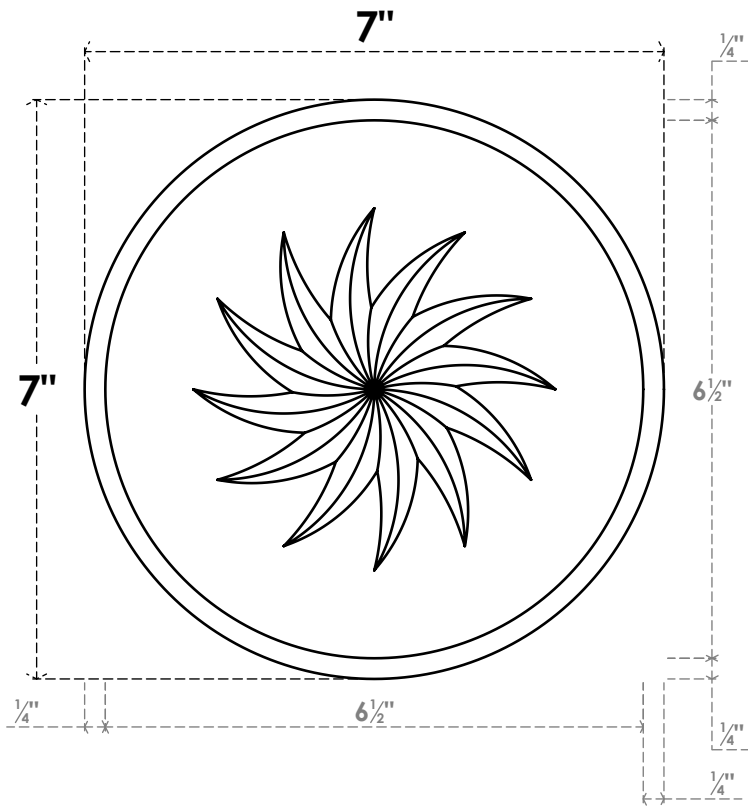

ROSP070X070X050GRY13

7"W X 7"H X 1/2"P STANDARD GRAYSON SPIRAL ROSETTE WITH BEVELED EDGE, ARCHITECTURAL GRADE PVC

FRONT

SIDE

EKENA MILLWORK
2300 WEST MAIN ST.
CLARKSVILLE, TX 75426
TOLL FREE: 866-607-0453
WWW.EKENAMILLWORK.COM